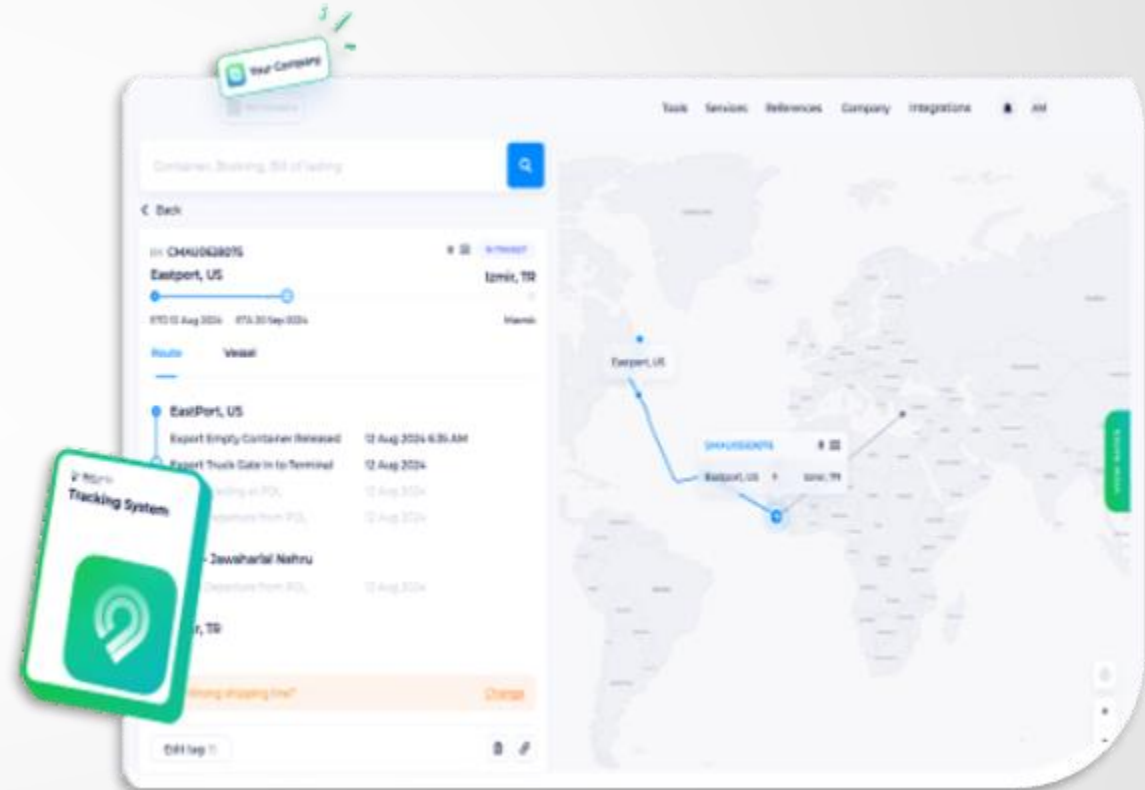

SeaRates Partnership

Overview of Active and Ongoing Partnerships Across Key Regions

Overview of Sea Rates Tracking Tool

A Tool for Real-Time Shipment Visibility

The SeaRates Tracking System offers a comprehensive solution to streamline logistics by providing real-time visibility into shipments across various transportation modes. With robust carrier coverage, it allows businesses to track containers, bills of lading (BOL), Air Waybills, (eAWB) and bookings all in one place. This tool empowers businesses to offer seamless tracking experiences, ensuring customers are always informed and engaged, which drives operational efficiency and boosts customer satisfaction.

User-Friendly Interface. Anyone can track with just a container number or B/L number.

SeaRates streamlines tracking across multiple logistics channels, delivering enhanced visibility and control through a single platform.

SeaRates lets you track your shipments in real time, no matter the transport mode—whether it's by sea, air, parcel, or rail. We ensure you stay informed with complete visibility at every step of your journey.

This streamlined tracking system covers all your logistics needs in one place.

All major shipping Lines
+ 182 Lines

+400 airlines covered

+2400 Inland Carriers
Onboarded

SeaRates Tracking: How It Works

An inside look to ensures full visibility for all shipments